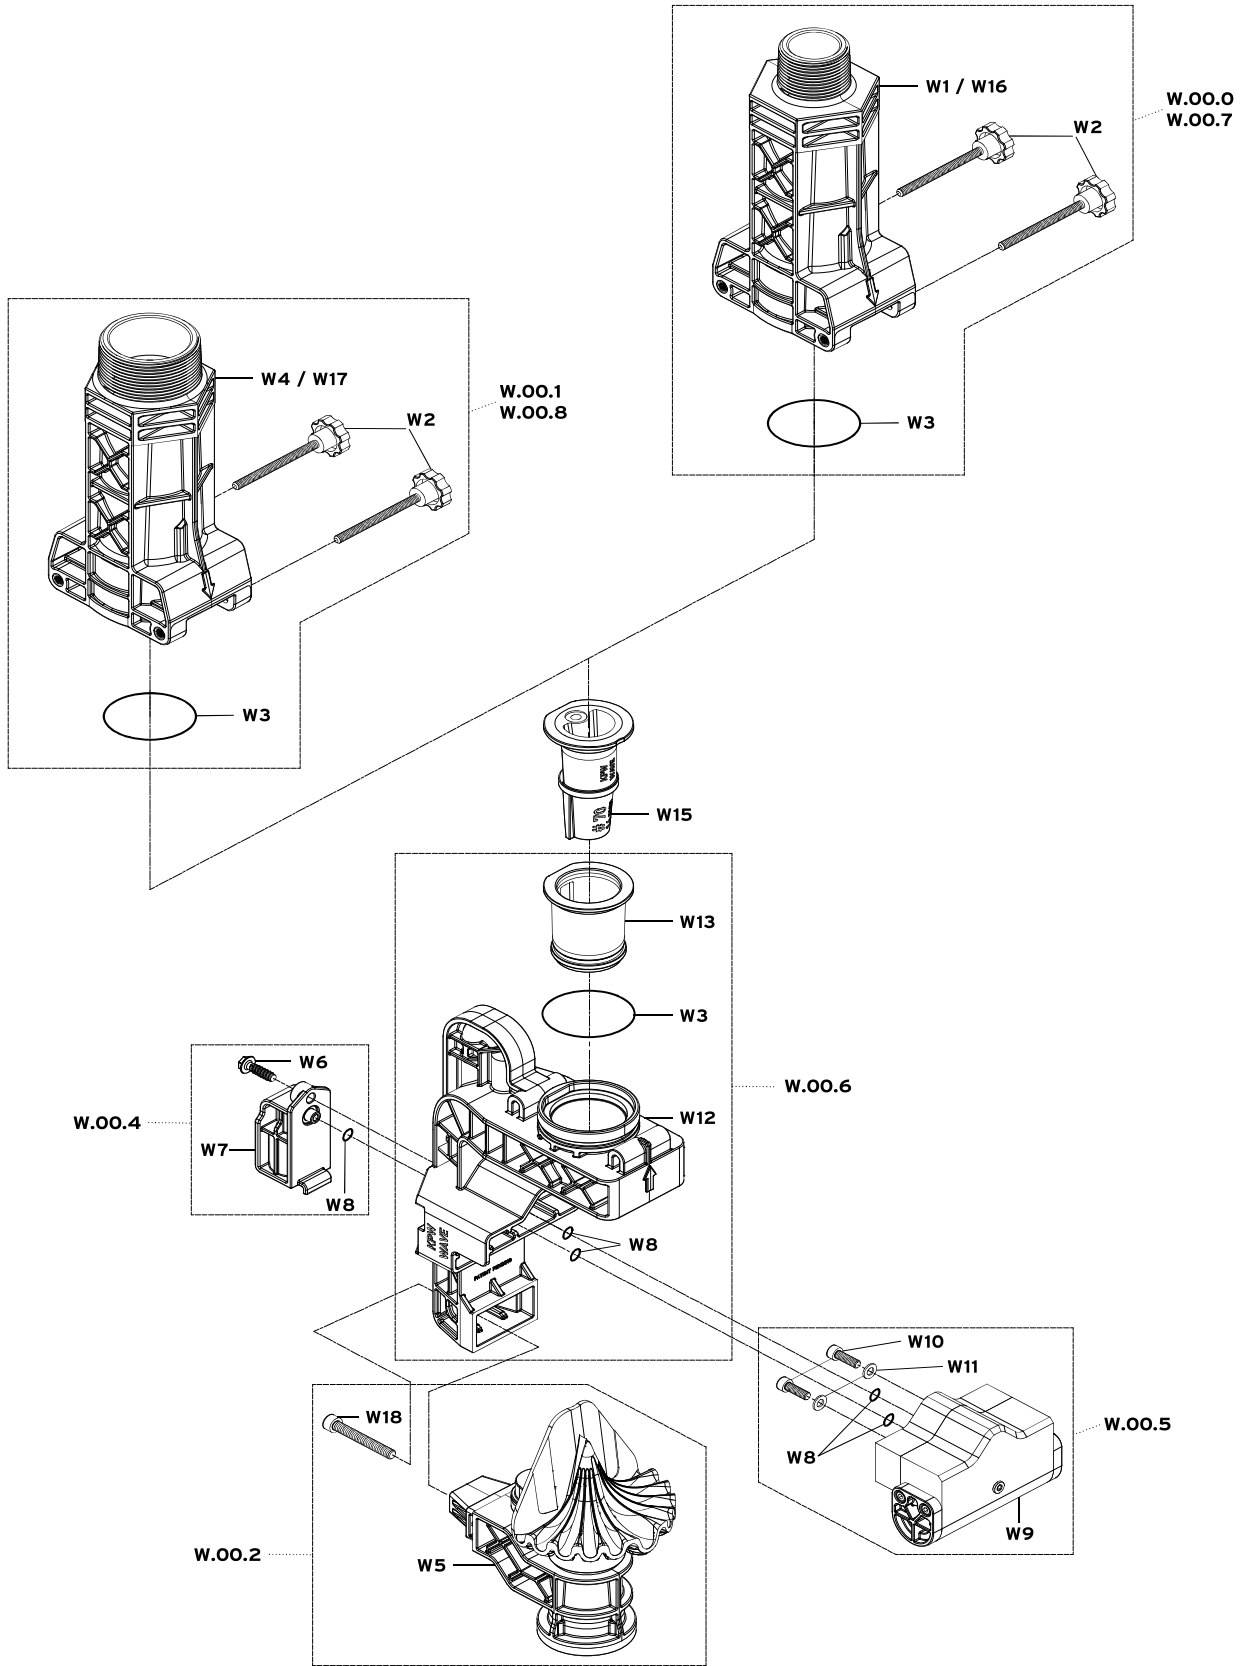

Spare Parts | Komet Precision Wave (KPW) - HEAD DOWN (Yellow) Installation