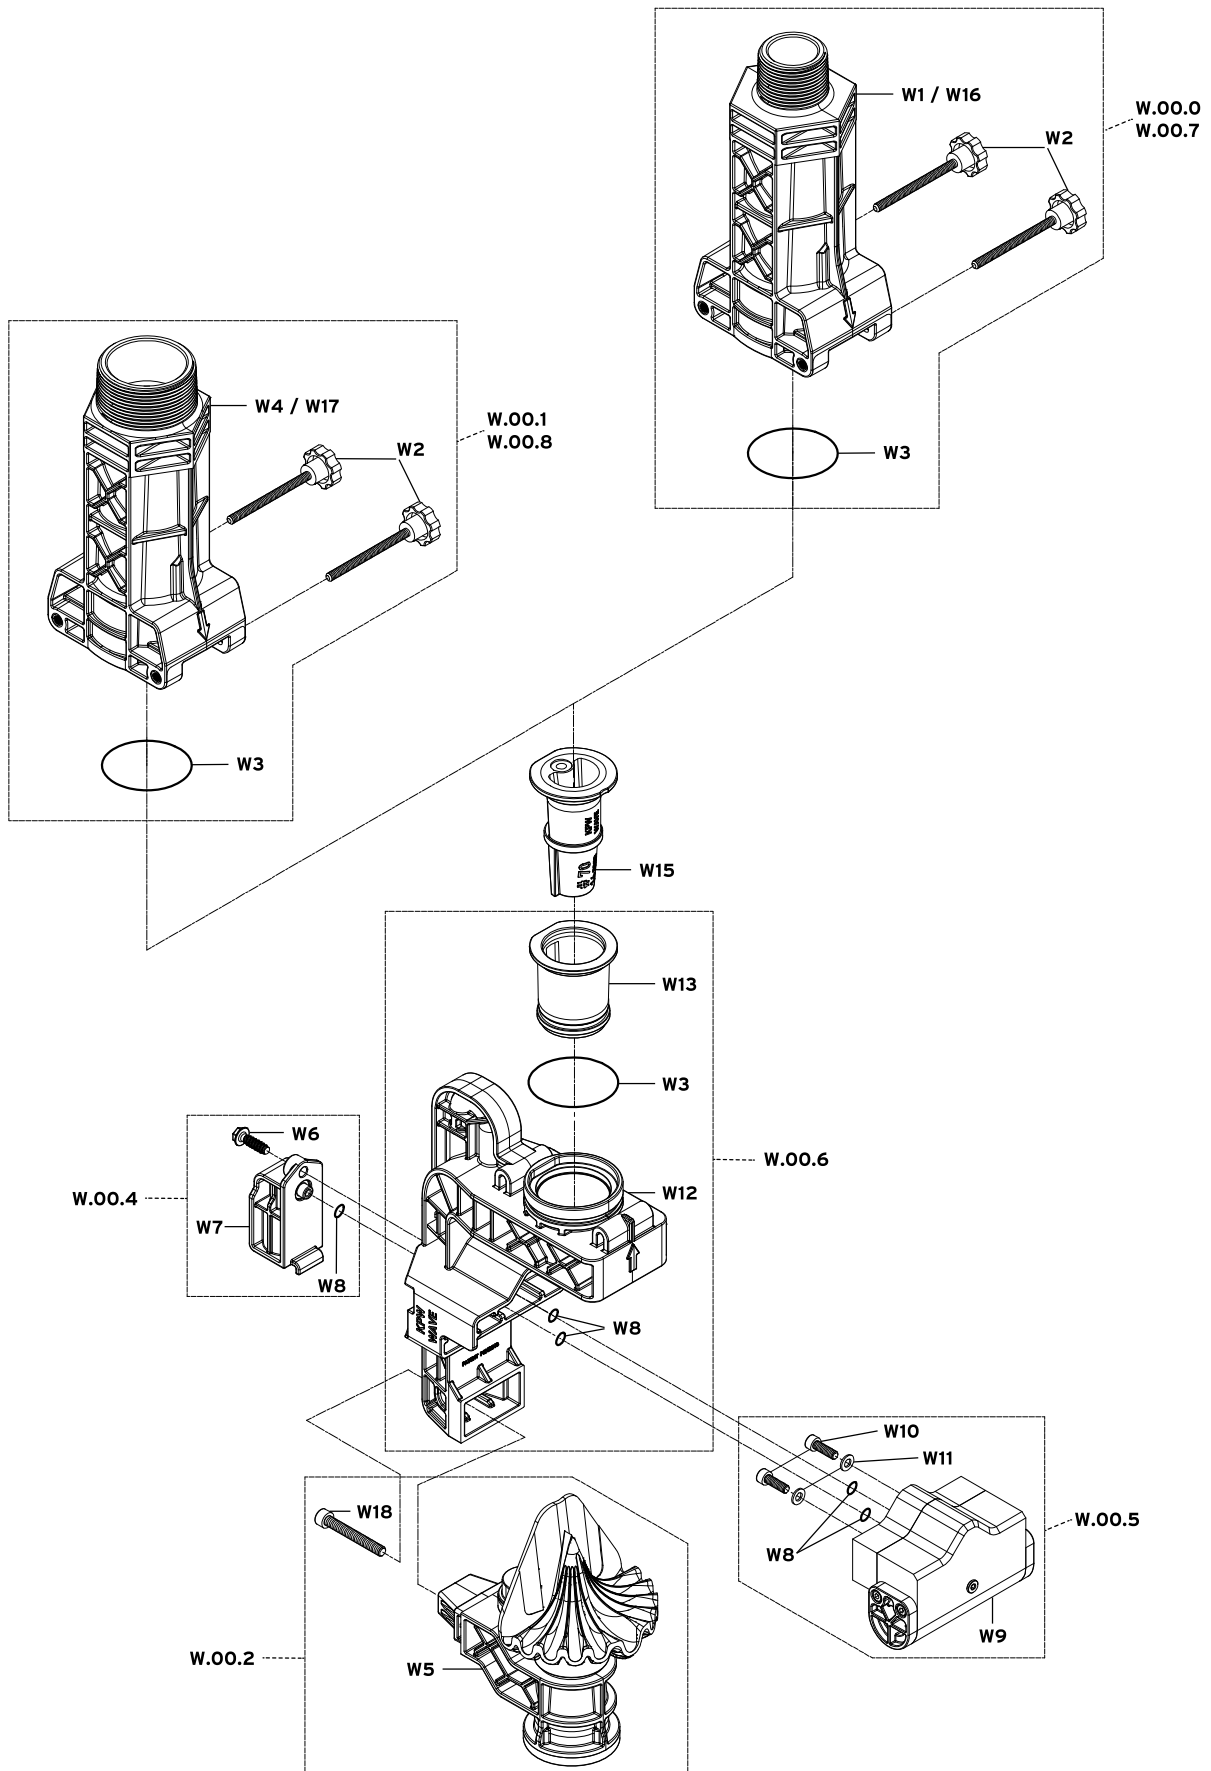

Spare Parts | Komet Precision Wave (KPW) - HEAD DOWN (Yellow) Installation